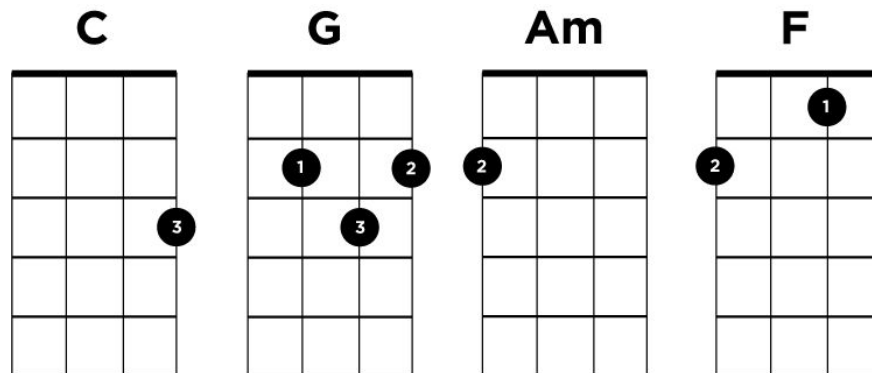

Riptide by Vance Joy

Strumming Pattern: **DD U DD U DD U DD (x2)**

Verse:

Am **G** **C**

I was scared of dentists and the dark

Am **G** **C**

I was scared of pretty girls and starting conversations

Am **G** **C**

Oh, all my friends are turning green

Am **G** **C**

You're the magician's assistant in their dreams

Pre-Chorus:

Am **G** **C**

Ooh, ooh, ooh

Am **G** **C**

Ooh, ooh, and they come unstuck