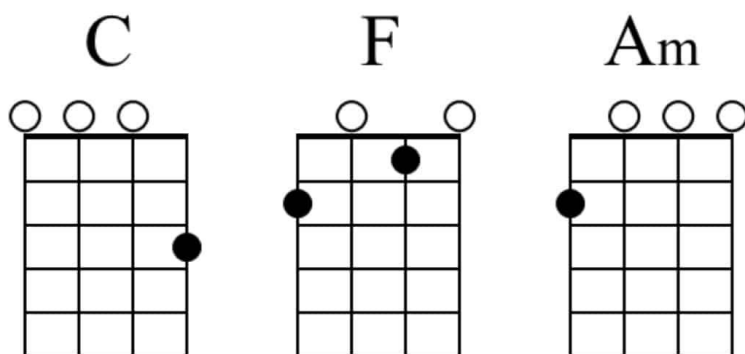

# Stay with Me by Sam Smith

Verse:

**Am** **F** **C**  
Guess it's true, I'm not good but I have to stand

**Am** **F** **C**  
But I still need love cause I'm just a man

**Am** **F** **C**  
These nights never seem to go to plan

**Am** **F** **C**  
I don't want you to leave, will you hold my hand?

Chorus:

**Am** **F** **C**  
Won't you stay with me?

**Am** **F** **C**  
Cause you're all I need

**Am** **F** **C**  
This ain't love it's clear to see